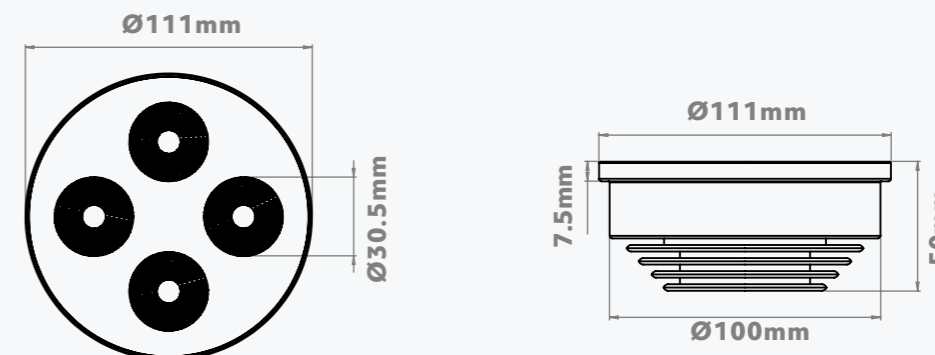

Product Code: CS16-DL- RGBW / RGBA / TW

Compatible With : LUD 48 , LUD 192

TECHNICAL SPECIFICATIONS

Channels **4Ch**
Wattage **19.2W**
Input Current **350mA**
IP Rating **IP50**
LED Type **RGBW /RGBA /TW**
Housing Cut Out **160mmØ**
Lens Options **15°/25°/40°**
LED Connection **RJ45**
Lumen Output **1,136lm [RGBW] / 908lm [RGBA] / 1,784lm [TW]**
Operating Temp Range **-20 to 50 °C**

OPTIONAL ACCESSORIES

T-Piece Connector **RJ45**
Gimbal **Tilttable**

DIMENSIONS

OPTIONAL TILTABLE GIMBAL HOUSING

GLOSS WHITE

CS16 DOWNLIGHT

Lense Options:
15°/25°/40°

RGBW/RGBA/TW